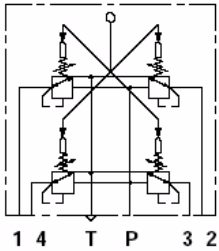

# SP01 Series

Monoblock Dual Axis Joystick Pneumatic Pilot Valve with 1 lever and 4 work ports for simultaneous operation of 2 valve sections.

Part No.	PORTS	PRESSURE CONTROL CURVE
	NPT	
<b>SP01-N/01W-501AX4</b>	1/8"	0 - 8 BAR