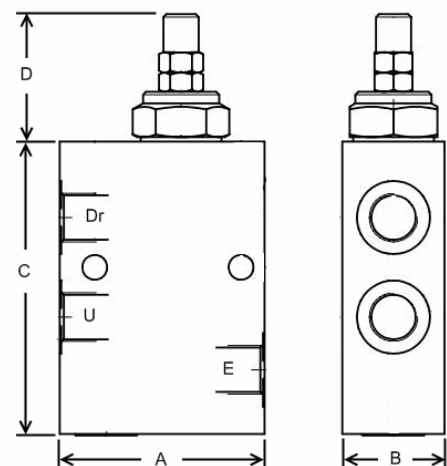

LINE MOUNT VALVES

PRESSURE REDUCING/RELIEVING VALVES

Aluminium body - Steel bodied units available on request - add suffix AC

Spring Range Options	
Code	bar
TB	5-50
TV	40-110
TS	100-200

Part No. (with TV Spring option)	Ports BSPP	M.W.P. BAR Alum	M.W.P. BAR Steel	Dim. (mm)				Nom Flow
				A	B	C	D	L/min
VRPRL/U-38/TV.S	3/8"	210	350	70	35	100	43.5	20
VRPRL/U-12/TV.S	1/2"			80	40	105	72.5	50

PRESSURE REDUCING/RELIEVING + FREE REVERSE FLOW

Aluminium body - Steel bodied units available on request - add suffix AC

Spring Range Options	
Code	bar
TB	5-50
TV	40-110
TS	100-200

Part No. (with TV Spring option)	Ports BSPP	M.W.P. BAR Alum	M.W.P. BAR Steel	Dim. (mm)				Nom Flow
				A	B	C	D	L/min
VRPRL-38/TV.S	3/8"	210	350	70	35	100	43.5	20
VRPRL-12/TV.S	1/2"			80	40	105	72.5	50