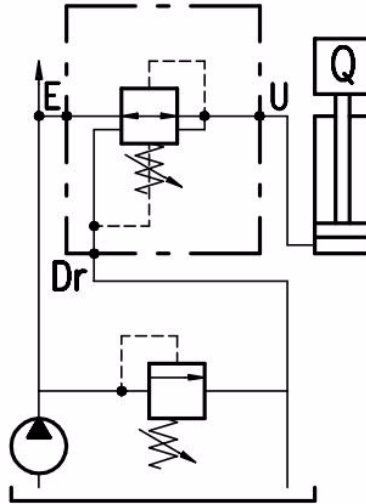

LINE MOUNT VALVES

PRESSURE REDUCING/RELIEVING VALVES

Aluminium body - Steel bodied units available on request - add suffix AC

Spring Range Options	
Code	bar
TB	5-50
TV	40-110
TS	100-200

Part No. (with TV Spring option)	Ports BSPP	M.W.P. BAR Alum	M.W.P. BAR Steel	Dim. (mm)				Nom Flow
				A	B	C	D	L/min
VRPRL/U-38/TV.S	3/8"	210	350	70	35	100	43.5	20
VRPRL/U-12/TV.S	1/2"			80	40	105	72.5	50

PRESSURE REDUCING/RELIEVING + FREE REVERSE FLOW

Aluminium body - Steel bodied units available on request - add suffix AC

Spring Range Options	
Code	bar
TB	5-50
TV	40-110
TS	100-200

Part No. (with TV Spring option)	Ports BSPP	M.W.P. BAR Alum	M.W.P. BAR Steel	Dim. (mm)				Nom Flow
				A	B	C	D	L/min
VRPRL-38/TV.S	3/8"	210	350	70	35	100	43.5	20
VRPRL-12/TV.S	1/2"			80	40	105	72.5	50