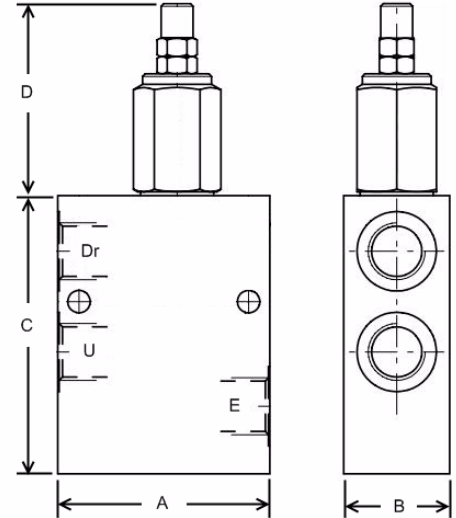

LINE MOUNT VALVES

PRESSURE REDUCING/RELIEVING VALVES

Aluminium body - Steel bodied units available on request - add suffix AC

Spring Range Options	
Code	bar
TB	5-50
TV	40-110
TS	100-200

Part No. (with TV Spring option)	Ports BSPP	M.W.P. BAR Alum	M.W.P. BAR Steel	Dim. (mm)				Nom Flow
				A	B	C	D	L/min
VRPRL/U-38/TV.S	3/8"	210	350	70	35	100	43.5	20
VRPRL/U-12/TV.S	1/2"			80	40	105	72.5	50

PRESSURE REDUCING/RELIEVING + FREE REVERSE FLOW

Aluminium body - Steel bodied units available on request - add suffix AC

Spring Range Options	
Code	bar
TB	5-50
TV	40-110
TS	100-200

Part No. (with TV Spring option)	Ports BSPP	M.W.P. BAR Alum	M.W.P. BAR Steel	Dim. (mm)				Nom Flow
				A	B	C	D	L/min
VRPRL-38/TV.S	3/8"	210	350	70	35	100	43.5	20
VRPRL-12/TV.S	1/2"			80	40	105	72.5	50