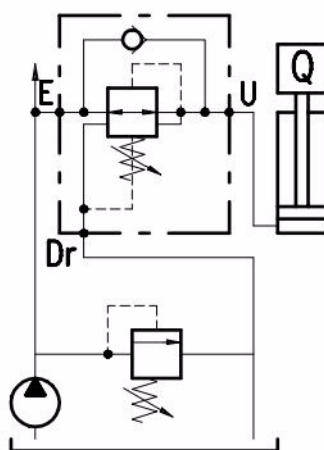

LINE MOUNT VALVES

PRESSURE REDUCING/RELIEVING VALVES

Aluminium body - Steel bodied units available on request - add suffix AC

Spring Range Options	
Code	bar
TB	5-50
TV	40-110
TS	100-200

Part No. (with TV Spring option)	Ports BSPP	M.W.P. BAR Alum	M.W.P. BAR Steel	Dim. (mm)				Nom Flow
				A	B	C	D	L/min
VRPRL/U-38/TV.S	3/8"	210	350	70	35	100	43.5	20
VRPRL/U-12/TV.S	1/2"			80	40	105	72.5	50

PRESSURE REDUCING/RELIEVING + FREE REVERSE FLOW

Aluminium body - Steel bodied units available on request - add suffix AC

Spring Range Options	
Code	bar
TB	5-50
TV	40-110
TS	100-200

Part No. (with TV Spring option)	Ports BSPP	M.W.P. BAR Alum	M.W.P. BAR Steel	Dim. (mm)				Nom Flow
				A	B	C	D	L/min
VRPRL-38/TV.S	3/8"	210	350	70	35	100	43.5	20
VRPRL-12/TV.S	1/2"			80	40	105	72.5	50