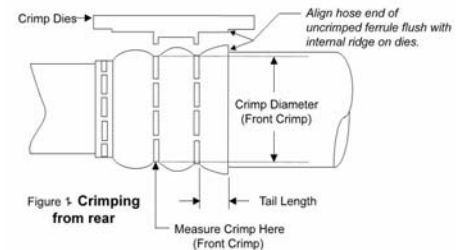

Couplings Recommendation: (see *Southcott Crimp Data Book/Charts*)

Gates Global (GL) Couplings (-24, -32 and -40)

Gates GlobalSpiral™ Plus (GSP) Series Couplings (-24 and -32)

Refer www.southcott.com.au for current crimp specifications

Hose Specifications

Part Number	⊖			⊗		⊙		⊕		⊕		Length (m)	
	Standard	Dash	Inch	DN	Inch	mm	PSI	Bar	PSI	Bar	Inch		mm
24MegaTech500	24	1-1/2	38	1.95	49.5	500	34	2,000	137	15.0	381	30	
32MegaTech500	32	2	51	2.48	63.0	500	34	2,000	137	18.0	457	30	
40MegaTech500	40	2-1/2	63	2.97	75.4	500	34	2,000	137	22.0	558	30	
48MegaTech500	48	3	75	3.50	88.9	500	34	2,000	137	24.0	609	30	

Additional Product

Hose Type	Couplings and Ferrules					Associated Protective Product				
	Standard	Gates		Child		Wire Spring Guard	Spiral Guard	Heat Guard	Tex-Sleeve	Shrink Band Clamps
1 Piece Series		2 Piece Series Coupling	2 Piece Series Ferrule	2 Piece Series Coupling	2 Piece Series Ferrule					
24MegaTech500	24GL	24GSP	24GSP1F-2	S	FNP-24	HSG-14	SGX63	HTG-36	TEXS60	SB60
32MegaTech500	32GL	32GSP	32GSP1F-2	S	FNP-32	HSG-15A	SGX75	HTG-44	TEXS73	SB73
40MegaTech500	40GL	-	-	-	-	-	SGX79	HTG-64	TEXS85	SB79
48MegaTech500	48GL	-	-	-	-	-	SGX91	HTG-64	TEXS93	-