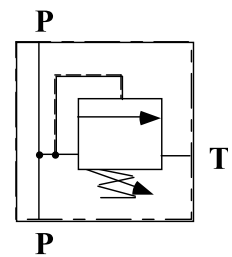

SRD SERIES

DIRECT ACTING - PANEL MOUNT

Part No.	PORTS BSPP	FLOW L/MIN	PRESS RANGE BAR
SRD-041-BP-2A	1/4"	10	7-140
SRD-041-BP-3A	1/4"	10	14-200
SRD-041-BP-5A	1/4"	10	35-350

SRDA SERIES

DIRECT ACTING - 3 Port

Part No. Screw Adjust	PORTS BSPP	FLOW L/MIN	PRESS RANGE BAR
SRDA-061-BP-04-M10	3/8"	40	0 - 40
SRDA-061-BP-08-M10			20 - 80
SRDA-061-BP-20-M10			50 - 220

Part No. Knob Adjust	PORTS BSPP	FLOW L/MIN	PRESS RANGE BAR
SRDA-061-BP-04-M10K	3/8"	40	0 - 40
SRDA-061-BP-08-M10K			20 - 80
SRDA-061-BP-20-M10K			50 - 220

SRDP SERIES

DIFFERENTIAL PISTON - 3 PORT

Part No.	PORTS UNO	FLOW L/MIN	PRESS RANGE BAR
SRDP-141-UN-10-M10	7/8"	60	40-100
SRDP-141-UN-14-M10	7/8"	60	70-140
SRDP-141-UN-20-M10	7/8"	60	140-260