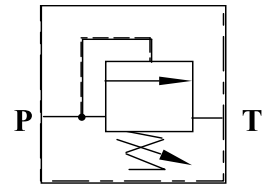

SRD SERIES

DIRECT ACTING - PANEL MOUNT

Part No.	PORTS BSPP	FLOW L/MIN	PRESS RANGE BAR
SRD-041-BP-2A	1/4"	10	7-140
SRD-041-BP-3A	1/4"	10	14-200
SRD-041-BP-5A	1/4"	10	35-350

SRDA SERIES

DIRECT ACTING - 3 Port

Part No. Screw Adjust	PORTS BSPP	FLOW L/MIN	PRESS RANGE BAR
SRDA-061-BP-04-M10	3/8"	40	0 - 40
SRDA-061-BP-08-M10			20 - 80
SRDA-061-BP-20-M10			50 - 220

Part No. Knob Adjust	PORTS BSPP	FLOW L/MIN	PRESS RANGE BAR
SRDA-061-BP-04-M10K	3/8"	40	0 - 40
SRDA-061-BP-08-M10K			20 - 80
SRDA-061-BP-20-M10K			50 - 220

SRDP SERIES

DIFFERENTIAL PISTON - 3 PORT

Part No.	PORTS UNO	FLOW L/MIN	PRESS RANGE BAR
SRDP-141-UN-10-M10	7/8"	60	40-100
SRDP-141-UN-14-M10	7/8"	60	70-140
SRDP-141-UN-20-M10	7/8"	60	140-260