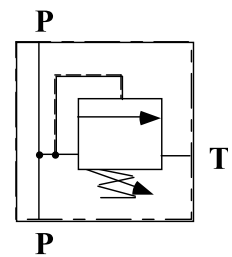

## SRDA SERIES

DIRECT ACTING - 3 Port

Part No. Screw Adjust	PORTS BSPP	FLOW L/MIN	PRESS RANGE BAR
SRDA-061-BP-04-M10	3/8"	40	0 - 40
SRDA-061-BP-08-M10			20 - 80
SRDA-061-BP-20-M10			50 - 220

Part No. Knob Adjust	PORTS BSPP	FLOW L/MIN	PRESS RANGE BAR
SRDA-061-BP-04-M10K	3/8"	40	0 - 40
SRDA-061-BP-08-M10K			20 - 80
SRDA-061-BP-20-M10K			50 - 220

## SRDP SERIES

DIFFERENTIAL PISTON - 3 PORT

Part No.	PORTS UNO	FLOW L/MIN	PRESS RANGE BAR
SRDP-141-UN-10-M10	7/8"	60	40-100
SRDP-141-UN-14-M10	7/8"	60	70-140
SRDP-141-UN-20-M10	7/8"	60	140-260