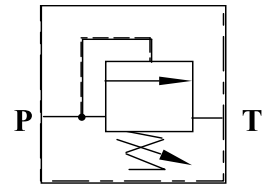

## SRD SERIES

DIRECT ACTING - PANEL MOUNT

Part No.	PORTS BSPP	FLOW L/MIN	PRESS RANGE BAR
SRD-041-BP-2A	1/4"	10	7-140
SRD-041-BP-3A	1/4"	10	14-200
SRD-041-BP-5A	1/4"	10	35-350

## SRDA SERIES

DIRECT ACTING - 3 Port

Part No. Screw Adjust	PORTS BSPP	FLOW L/MIN	PRESS RANGE BAR
SRDA-061-BP-04-M10	3/8"	40	0 - 40
SRDA-061-BP-08-M10			20 - 80
SRDA-061-BP-20-M10			50 - 220

Part No. Knob Adjust	PORTS BSPP	FLOW L/MIN	PRESS RANGE BAR
SRDA-061-BP-04-M10K	3/8"	40	0 - 40
SRDA-061-BP-08-M10K			20 - 80
SRDA-061-BP-20-M10K			50 - 220

## SRDP SERIES

DIFFERENTIAL PISTON - 3 PORT

Part No.	PORTS UNO	FLOW L/MIN	PRESS RANGE BAR
SRDP-141-UN-10-M10	7/8"	60	40-100
SRDP-141-UN-14-M10	7/8"	60	70-140
SRDP-141-UN-20-M10	7/8"	60	140-260